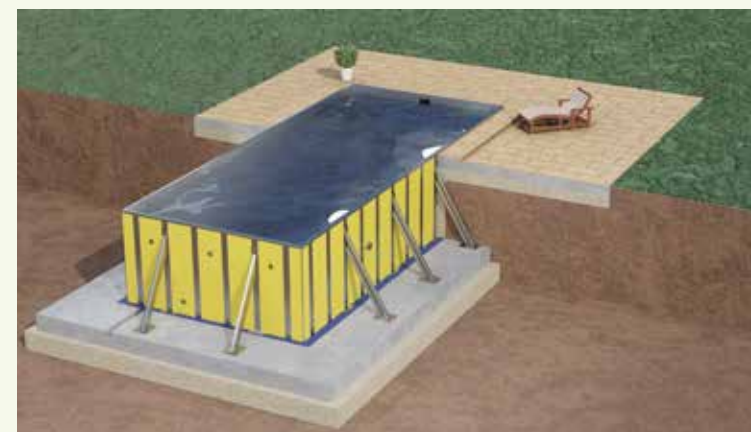

Support and anchorage (design representation)

WD Water depth
PD Pool depth

Examples

GARDENPOOL Skimmer Outdoor Pool

Top view (design representation)

GARDENPOOL Skimmer Outdoor Pool 4

The pool is accessed via a shallow water zone and an adjoining access and egress steps. The slip resistant surfaces not only provide safety, but also ensure that the water glistens in a special way. In addition, there is a tubular bench that can be used to hold a roller shutter cover (all models exclude roller shutter cover).

GARDENPOOL Skimmer Outdoor Pool 4

The longitudinal section (see image) shows the shallow water area with access and egress steps as well as the tubular bench in which a roller shutter cover can be placed (all models excl. roller shutter cover).

Longitudinal section (design representation)

Installation setup (design representation)

Installation setup of the pool (see image) from the GARDENPOOL Skimmer outdoor pool series.

The surrounding pool wall insulation, the floor structure with separating fleece and the layers of the backfill and the surrounding area are clearly visible.